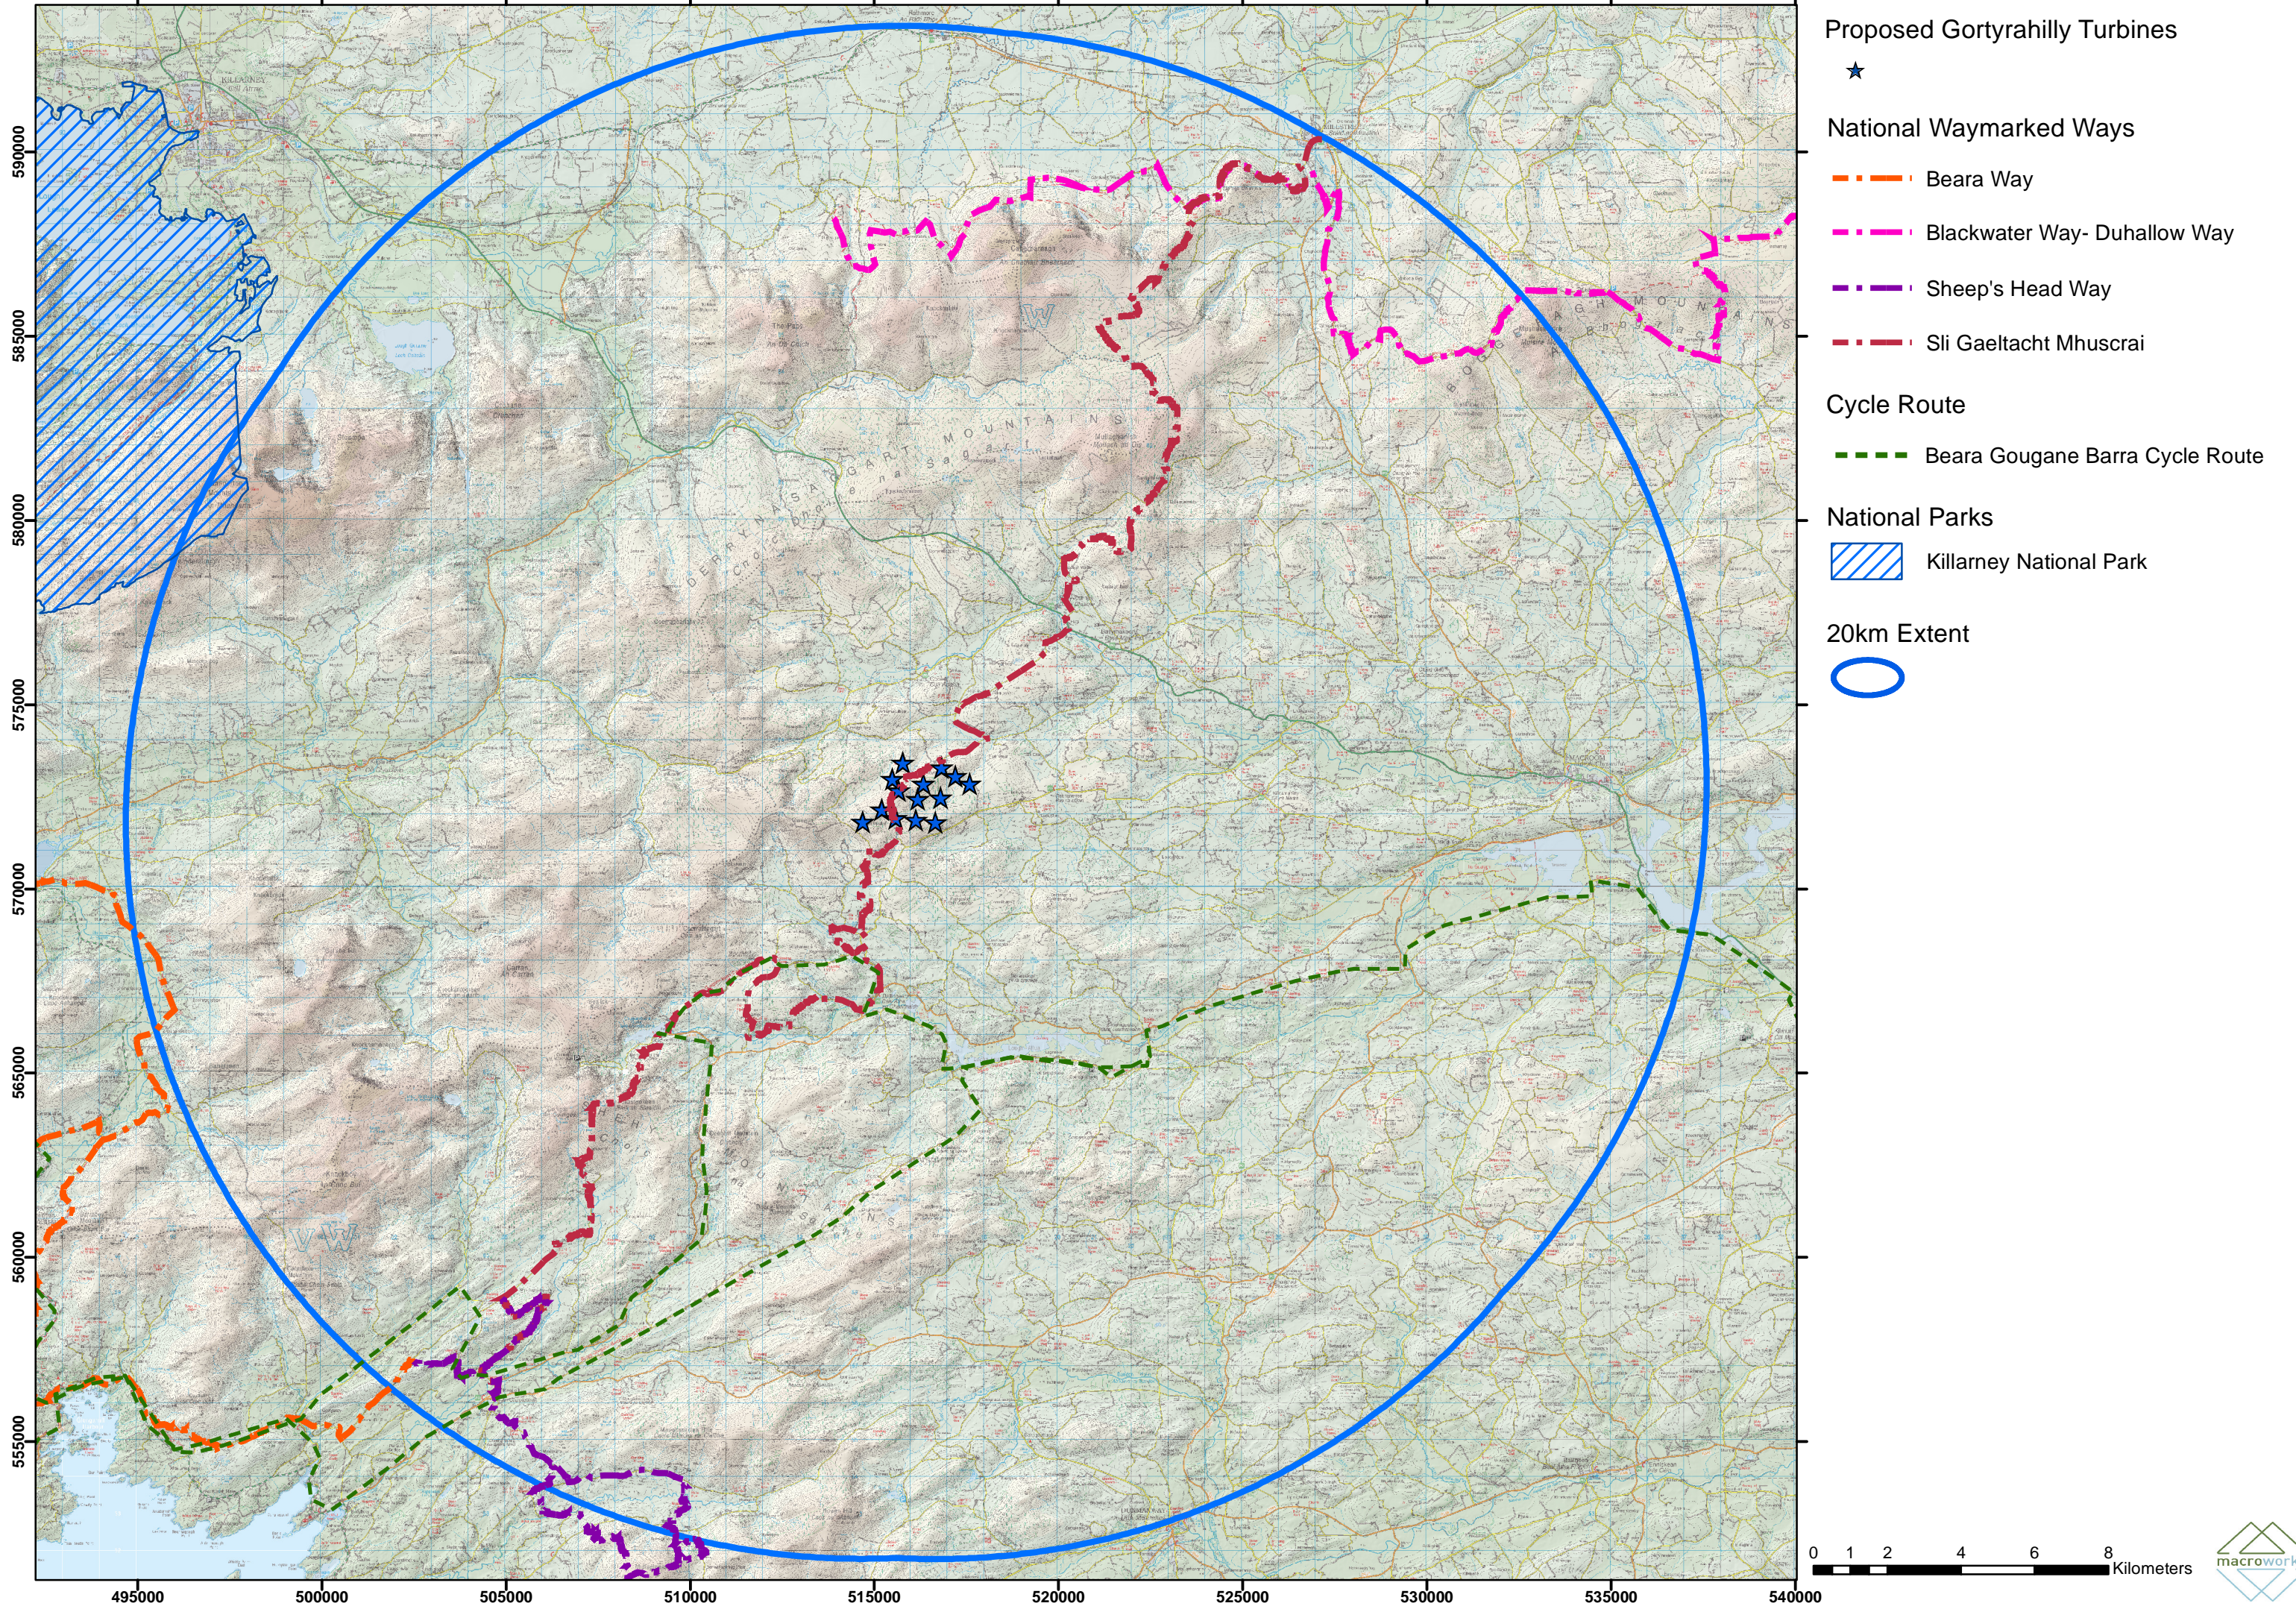

Figure 12.12 National Waymarked Ways, Cycle Routes and National Parks

Proposed Gortyrally Turbines

National Waymarked Ways

- Beara Way
- Blackwater Way- Duhallow Way
- Sheep's Head Way
- Sli Gaeltacht Mhuscraí

Cycle Route

- Beara Gougane Barra Cycle Route

National Parks

- Killarney National Park

20km Extent

0 1 2 4 6 8 Kilometers